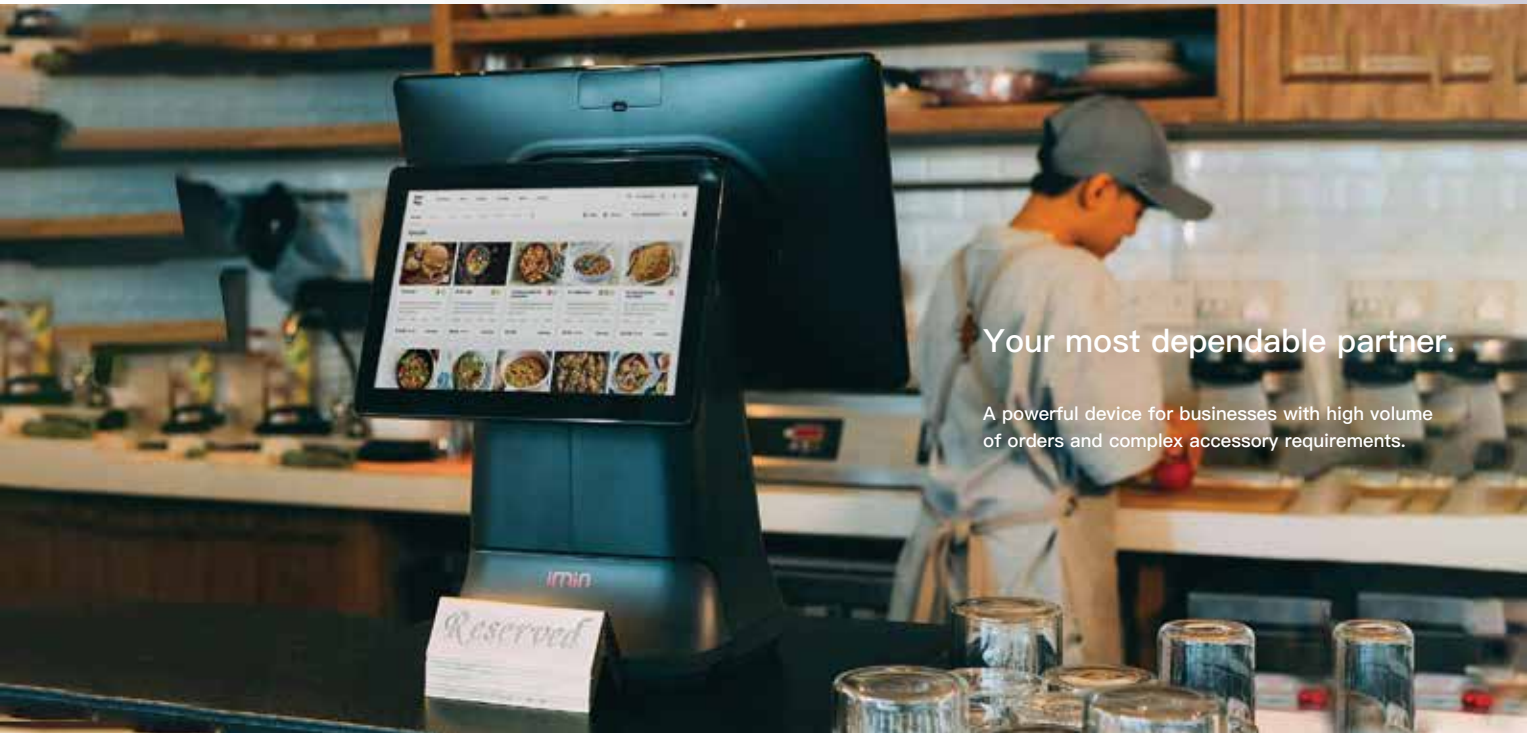

## Desktop POS

The iMin D4 is a high-performance desktop POS with up to 3 customisable screen size combinations to serve your customers better.

Your most dependable partner.

A powerful device for businesses with high volume of orders and complex accessory requirements.